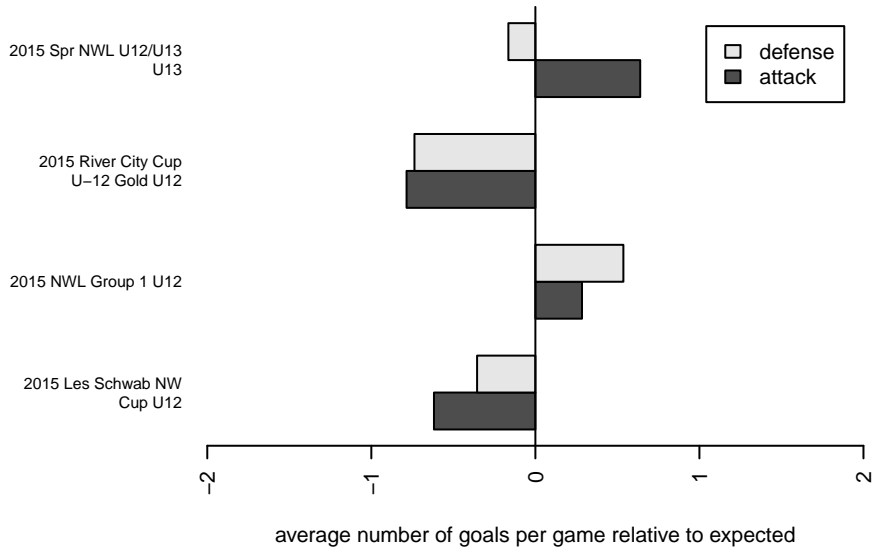

SSC Shadow Elite Dimmler G03

Spokane SC Shadow
 Spokane Valley, WA
 G03 total strength=461
 attack=0.45 defense=0.21
 fall league = NWL Group 1 U12
 spr league = Spr NWL U12/U13

alt names used:
 SSC SHADOW DIMMLER (WA)
 SSC SHADOW G03 ELITE DIMMLER
 SSC SHADOW SHADOW DIMMLER (WA)

Venues played:
 2015 River City Cup U-12 Gold U12
 2015 Les Schwab NW Cup U12
 2015 NWL Group 1 U12
 2015 Spr NWL U12/U13 U13

SSC Shadow Elite Dimmler G03
 Dots are actual minus expected GF (blue circles) and GA (red triangles).
 Blue line is smoothed change in attack strength. Red is smoothed change in defense strength.

**attack and defense variance (black dot)
relative to other teams
and top 10 in region**

**attack and defense rating
relative to others at age
and all opponents in last 13 months**

Performance relative to 13 month average