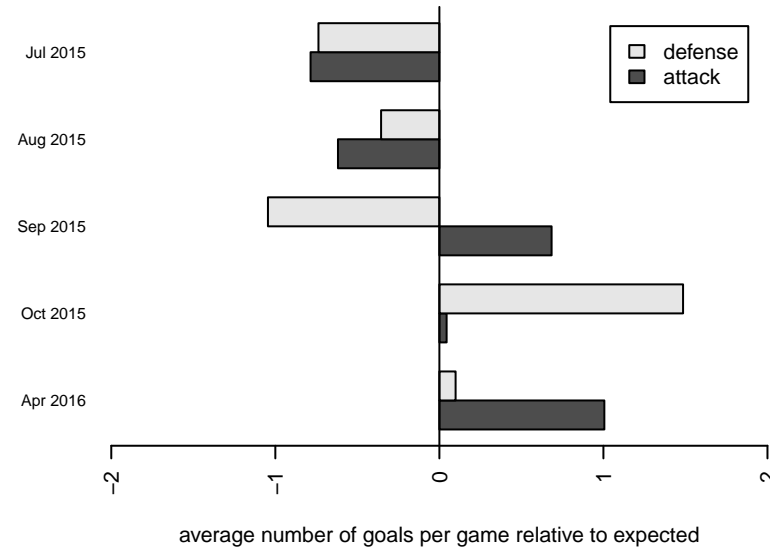

Performance relative to 13 month average