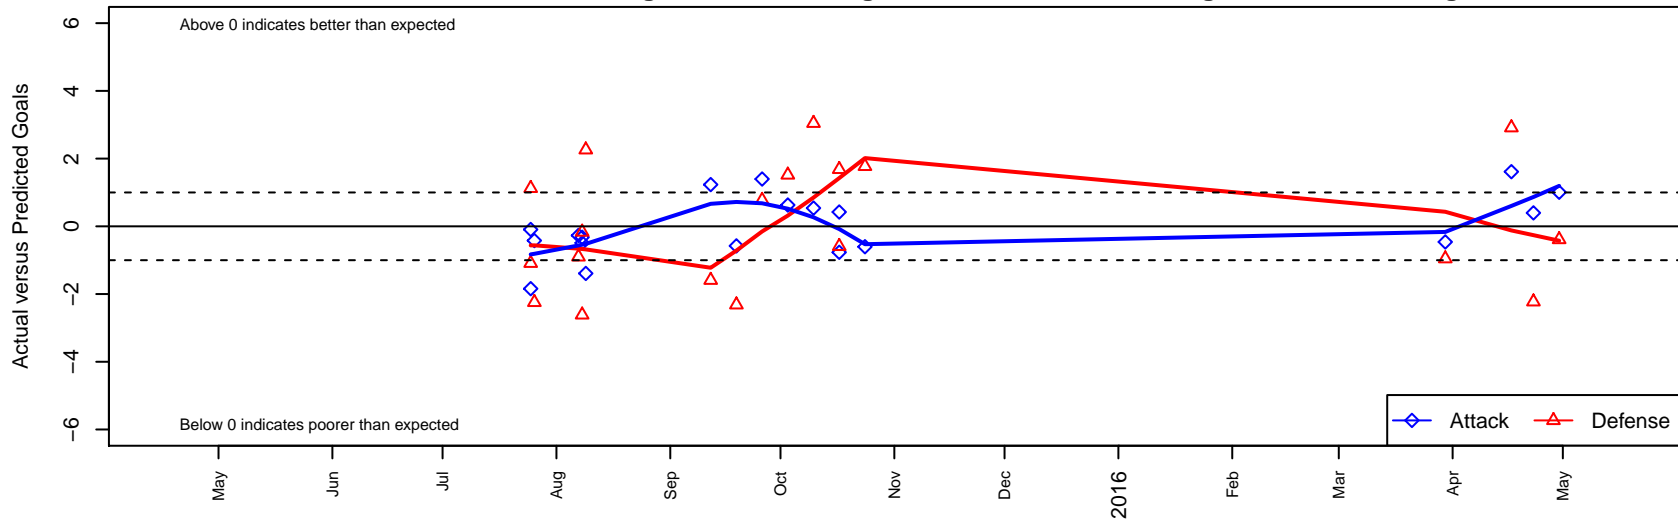

SSC Shadow Elite Dimmler G03

Spokane SC Shadow
 Spokane Valley, WA
 G03 total strength=461
 attack=0.45 defense=0.21
 fall league = NWL Group 1 U12
 spr league = Spr NWL U12/U13

alt names used:
 SSC SHADOW DIMMLER (WA)
 SSC SHADOW G03 ELITE DIMMLER
 SSC SHADOW SHADOW DIMMLER (WA)

Venues played:
 2015 River City Cup U-12 Gold U12
 2015 Les Schwab NW Cup U12
 2015 NWL Group 1 U12
 2015 Spr NWL U12/U13 U13

SSC Shadow Elite Dimmler G03
 Dots are actual minus expected GF (blue circles) and GA (red triangles).
 Blue line is smoothed change in attack strength. Red is smoothed change in defense strength.

**attack and defense variance (black dot)
relative to other teams
and top 10 in region**

**attack and defense rating
relative to others at age
and all opponents in last 13 months**

Performance relative to 13 month average