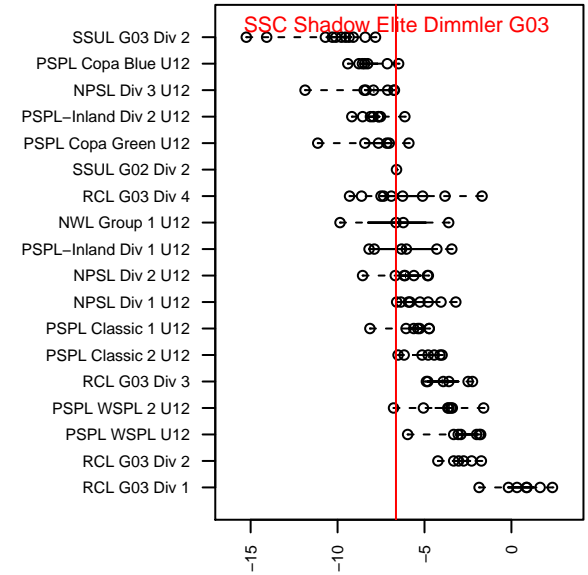

SSC Shadow Elite Dimmler G03

Spokane SC Shadow
 Spokane Valley, WA
 G03 total strength=461
 attack=0.45 defense=0.21
 fall league = NWL Group 1 U12
 spr league = Spr NWL U12/U13

alt names used:
 SSC SHADOW DIMMLER (WA)
 SSC SHADOW G03 ELITE DIMMLER
 SSC SHADOW SHADOW DIMMLER (WA)

Venues played:
 2015 River City Cup U-12 Gold U12
 2015 Les Schwab NW Cup U12
 2015 NWL Group 1 U12
 2015 Spr NWL U12/U13 U13

SSC Shadow Elite Dimmler G03
 Dots are actual minus expected GF (blue circles) and GA (red triangles).
 Blue line is smoothed change in attack strength. Red is smoothed change in defense strength.

**attack and defense variance (black dot)
relative to other teams
and top 10 in region**

**attack and defense rating
relative to others at age
and all opponents in last 13 months**

Performance relative to 13 month average